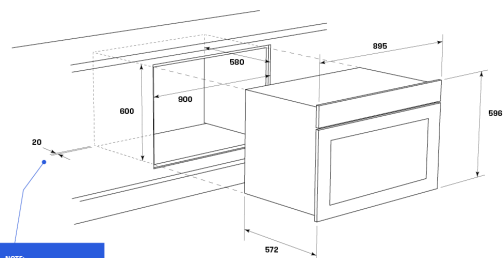

90cm ovens

WVE9515SD, WVE9516DD, WVEP9716SD, WVEP9917DD, WVE9915DDA, WVE9915SDA